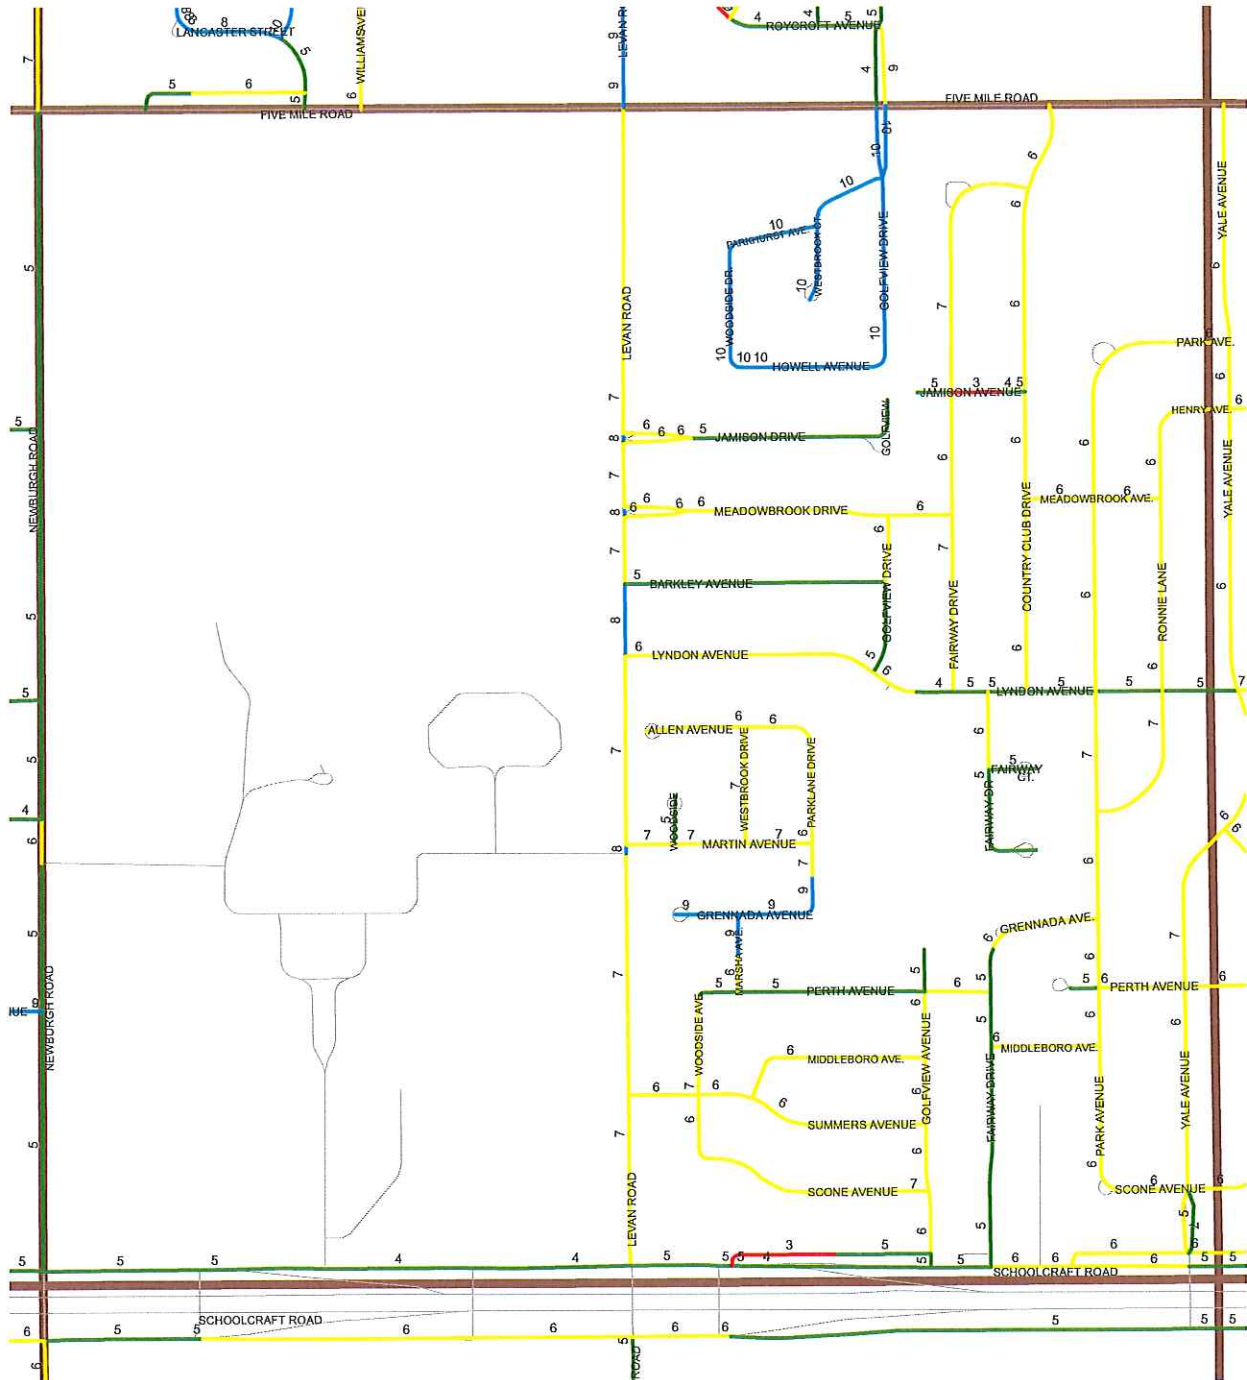

2018 Road PASER Ratings

Section 20

Paser Rating Legend

POOR	FAIR	GOOD	VERY GOOD TO EXCELLENT	
2 (Red)	4 (Green)	6 (Yellow)	8 (Light Blue)	10 (Dark Blue)
3 (Red)	5 (Green)	7 (Yellow)	9 (Light Blue)	