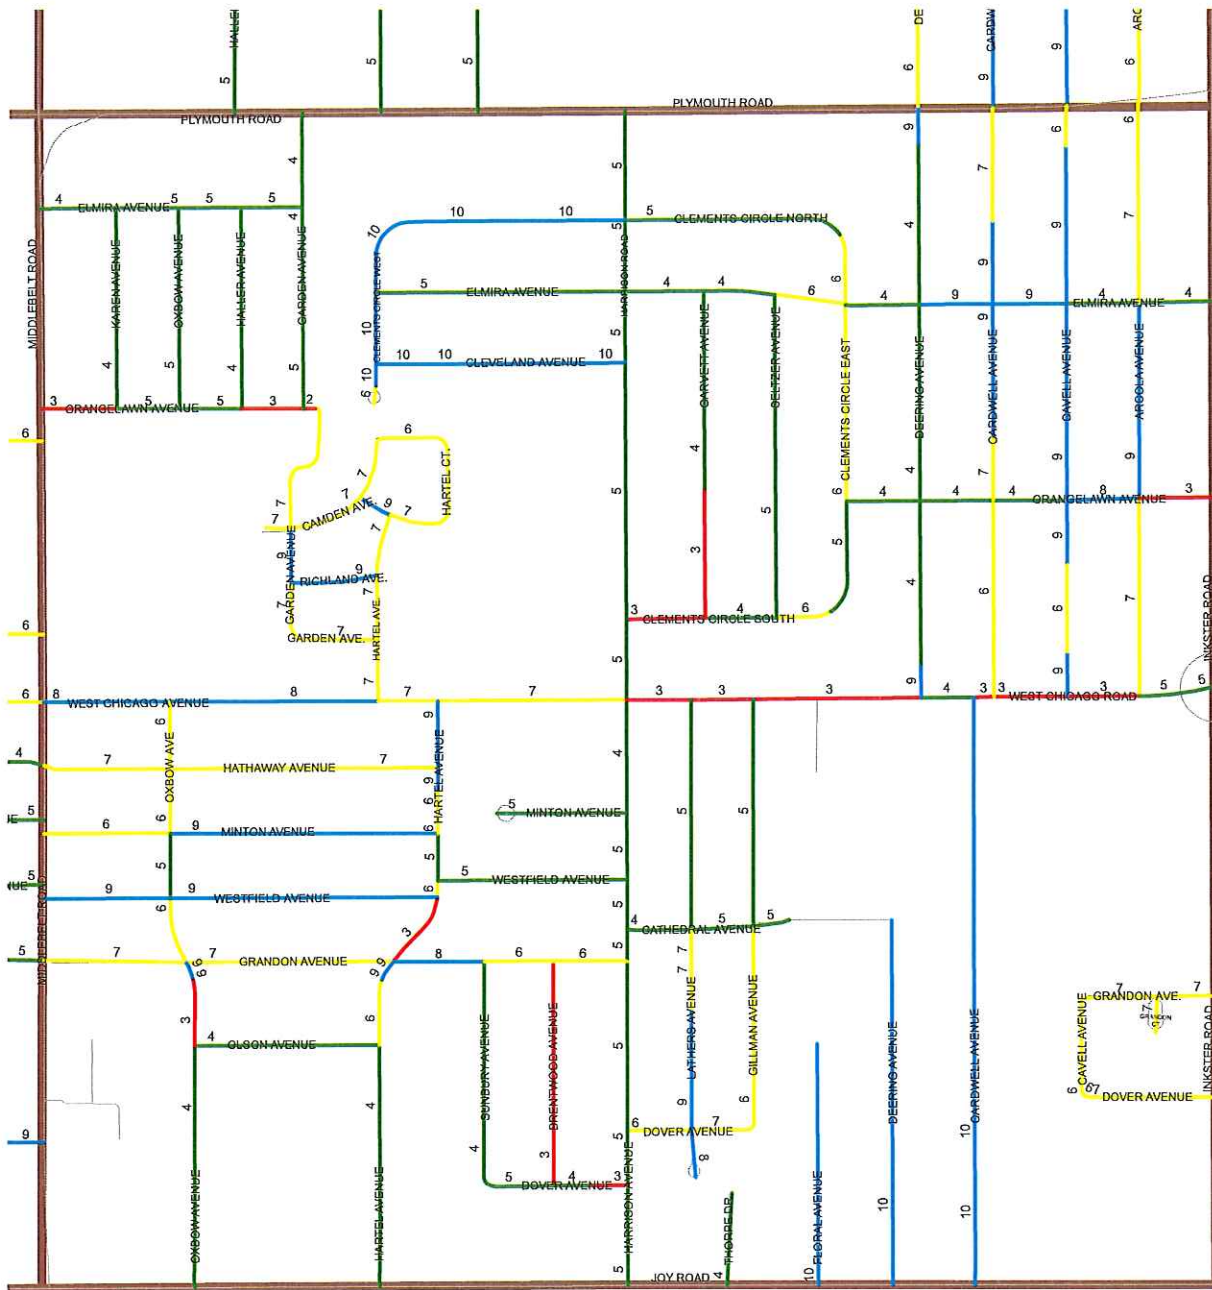

2018 Road PASER Ratings

Section 36

Paser Rating Legend

POOR	FAIR	GOOD	VERY GOOD TO EXCELLENT	
2	4	6	8	10
3	5	7	9	