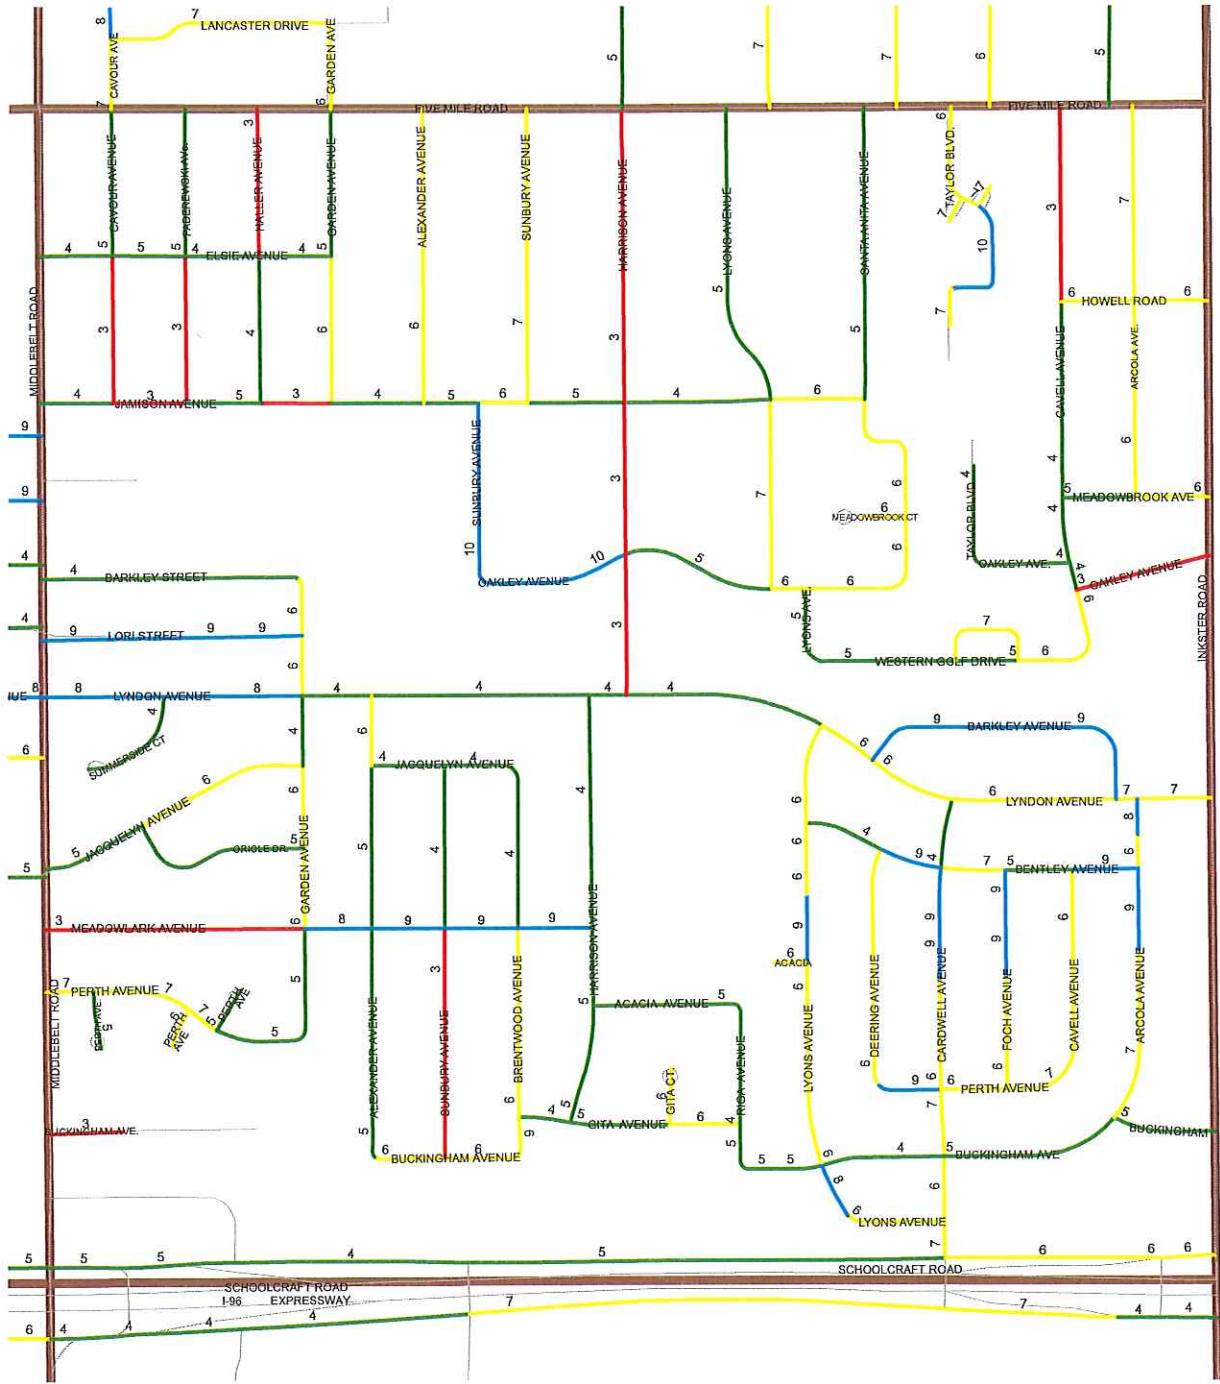

2018 Road PASER Ratings

Section 24

Paser Rating Legend

POOR	FAIR	GOOD	VERY GOOD TO EXCELLENT	
— 2	— 4	— 6	— 8	— 10
— 3	— 5	— 7	— 9	