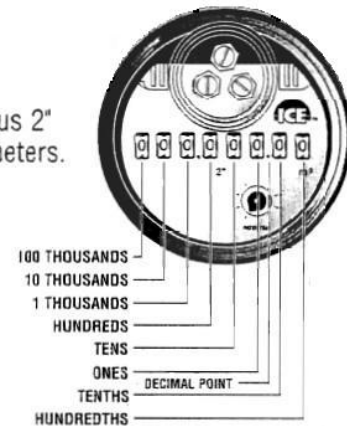

Visually Reading Sensus ICE Registers

As you can see on the drawings of the register faces, **ICE** registers, whether for indicating gallons, cubic feet or cubic meters, have eight odometer wheels.

Shown below are the values the wheels represent on registers for the various types and sizes of meters listed. On larger meters, the wheels will represent larger values.

Gallons Registers

Sensus 5/8", 3/4" and 1" SR®, SR II® meters.

Sensus 1-1/2" and 2" SR meters.

Cubic Feet Registers

Sensus 5/8", 3/4" and 1" SR, SR II meters.

Sensus 1-1/2" and 2" SR meters.

Cubic Meter Registers

Sensus 5/8", 3/4", 1" and 1-1/2" SR meters and 5/8", 3/4" and 1" SR II meters.

Sensus 2" SR meters.

PO Box 487 • 450 Gallatin Avenue • Uniontown, PA 15401
 1-800-METER-IT (1-800-638-3748)
 Fax Direct to Factory
 Local 724-439-7729 • Toll Free 1-800-888-2403
www.sensus.com (open "North America Water")
 Email: h20info@sensus.com