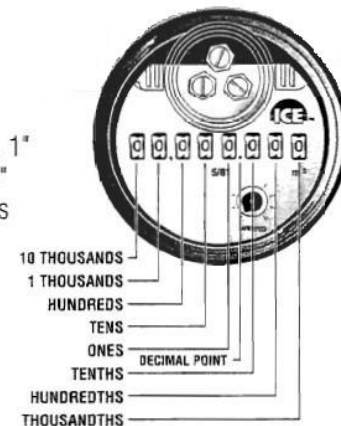

Visually Reading Sensus ICE Registers

As you can see on the drawings of the register faces, **ICE** registers, whether for indicating gallons, cubic feet or cubic meters, have eight odometer wheels.

Shown below are the values the wheels represent on registers for the various types and sizes of meters listed. On larger meters, the wheels will represent larger values.

Gallons Registers

Sensus 5/8", 3/4" and 1" SR®, SR II® meters.

Sensus 1-1/2" and 2" SR meters.

Cubic Feet Registers

Sensus 5/8", 3/4" and 1" SR, SR II meters.

Sensus 1-1/2" and 2" SR meters.

Cubic Meter Registers

Sensus 5/8", 3/4", 1" and 1-1/2" SR meters and 5/8", 3/4" and 1" SR II meters.

Sensus 2" SR meters.

PO Box 487 • 450 Gallatin Avenue • Uniontown, PA 15401
 1-800-METER-IT (1-800-638-3748)
 Fax Direct to Factory
 Local 724-439-7729 • Toll Free 1-800-888-2403
www.sensus.com (open "North America Water")
 Email: h20info@sensus.com