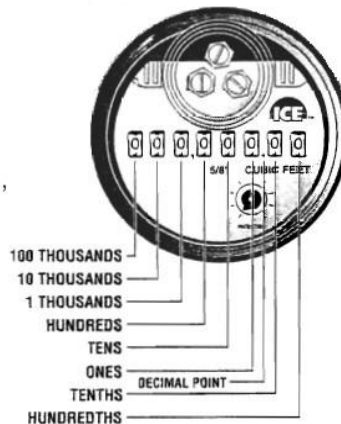

Visually Reading Sensus ICE Registers

As you can see on the drawings of the register faces, **ICE** registers, whether for indicating gallons, cubic feet or cubic meters, have eight odometer wheels.

Shown below are the values the wheels represent on registers for the various types and sizes of meters listed. On larger meters, the wheels will represent larger values.

Gallons Registers

Sensus 5/8", 3/4" and 1" SR®, SR II® meters.

Sensus 1-1/2" and 2" SR meters.

Cubic Feet Registers

Sensus 5/8", 3/4" and 1" SR, SR II meters.

Sensus 1-1/2" and 2" SR meters.

Cubic Meter Registers

Sensus 5/8", 3/4", 1" and 1-1/2" SR meters and 5/8", 3/4" and 1" SR II meters.

Sensus 2" SR meters.

PO Box 487 • 450 Gallatin Avenue • Uniontown, PA 15401
 1-800-METER-IT (1-800-638-3748)
 Fax Direct to Factory
 Local 724-439-7729 • Toll Free 1-800-888-2403
www.sensus.com (open "North America Water")
 Email: h20info@sensus.com