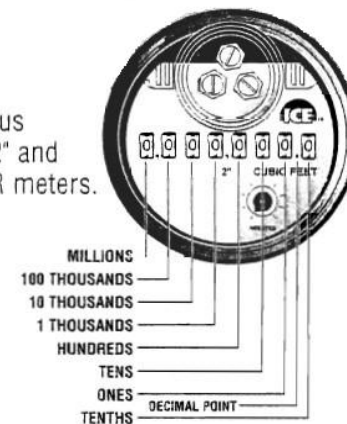

Visually Reading Sensus ICE Registers

As you can see on the drawings of the register faces, **ICE** registers, whether for indicating gallons, cubic feet or cubic meters, have eight odometer wheels.

Shown below are the values the wheels represent on registers for the various types and sizes of meters listed. On larger meters, the wheels will represent larger values.

Gallons Registers

Sensus 5/8", 3/4" and 1" SR®, SR II® meters.

Sensus 1-1/2" and 2" SR meters.

Cubic Feet Registers

Sensus 5/8", 3/4" and 1" SR, SR II meters.

Sensus 1-1/2" and 2" SR meters.

Cubic Meter Registers

Sensus 5/8", 3/4", 1" and 1-1/2" SR meters and 5/8", 3/4" and 1" SR II meters.

Sensus 2" SR meters.

PO Box 487 • 450 Gallatin Avenue • Uniontown, PA 15401
 1-800-METER-IT (1-800-638-3748)
 Fax Direct to Factory
 Local 724-439-7729 • Toll Free 1-800-888-2403
www.sensus.com (open "North America Water")
 Email: h20info@sensus.com