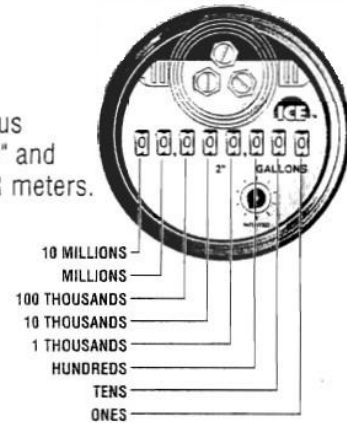

Visually Reading Sensus ICE Registers

As you can see on the drawings of the register faces, **ICE** registers, whether for indicating gallons, cubic feet or cubic meters, have eight odometer wheels.

Shown below are the values the wheels represent on registers for the various types and sizes of meters listed. On larger meters, the wheels will represent larger values.

Gallons Registers

Sensus 5/8", 3/4" and 1" SR®, SR II® meters.

Sensus 1-1/2" and 2" SR meters.

Cubic Feet Registers

Sensus 5/8", 3/4" and 1" SR, SR II meters.

Sensus 1-1/2" and 2" SR meters.

Cubic Meter Registers

Sensus 5/8", 3/4", 1" and 1-1/2" SR meters and 5/8", 3/4" and 1" SR II meters.

Sensus 2" SR meters.

PO Box 487 • 450 Gallatin Avenue • Uniontown, PA 15401
 1-800-METER-IT (1-800-638-3748)
 Fax Direct to Factory
 Local 724-439-7729 • Toll Free 1-800-888-2403
www.sensus.com (open "North America Water")
 Email: h20info@sensus.com