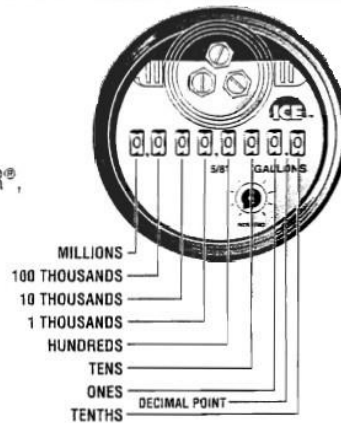

Visually Reading Sensus ICE Registers

As you can see on the drawings of the register faces, **ICE** registers, whether for indicating gallons, cubic feet or cubic meters, have eight odometer wheels.

Shown below are the values the wheels represent on registers for the various types and sizes of meters listed. On larger meters, the wheels will represent larger values.

Gallons Registers

Sensus 5/8", 3/4" and 1" SR®, SR II® meters.

Sensus 1-1/2" and 2" SR meters.

Cubic Feet Registers

Sensus 5/8", 3/4" and 1" SR, SR II meters.

Sensus 1-1/2" and 2" SR meters.

Cubic Meter Registers

Sensus 5/8", 3/4", 1" and 1-1/2" SR meters and 5/8", 3/4" and 1" SR II meters.

Sensus 2" SR meters.

PO Box 487 • 450 Gallatin Avenue • Uniontown, PA 15401
 1-800-METER-IT (1-800-638-3748)
 Fax Direct to Factory
 Local 724-439-7729 • Toll Free 1-800-888-2403
www.sensus.com (open "North America Water")
 Email: h20info@sensus.com