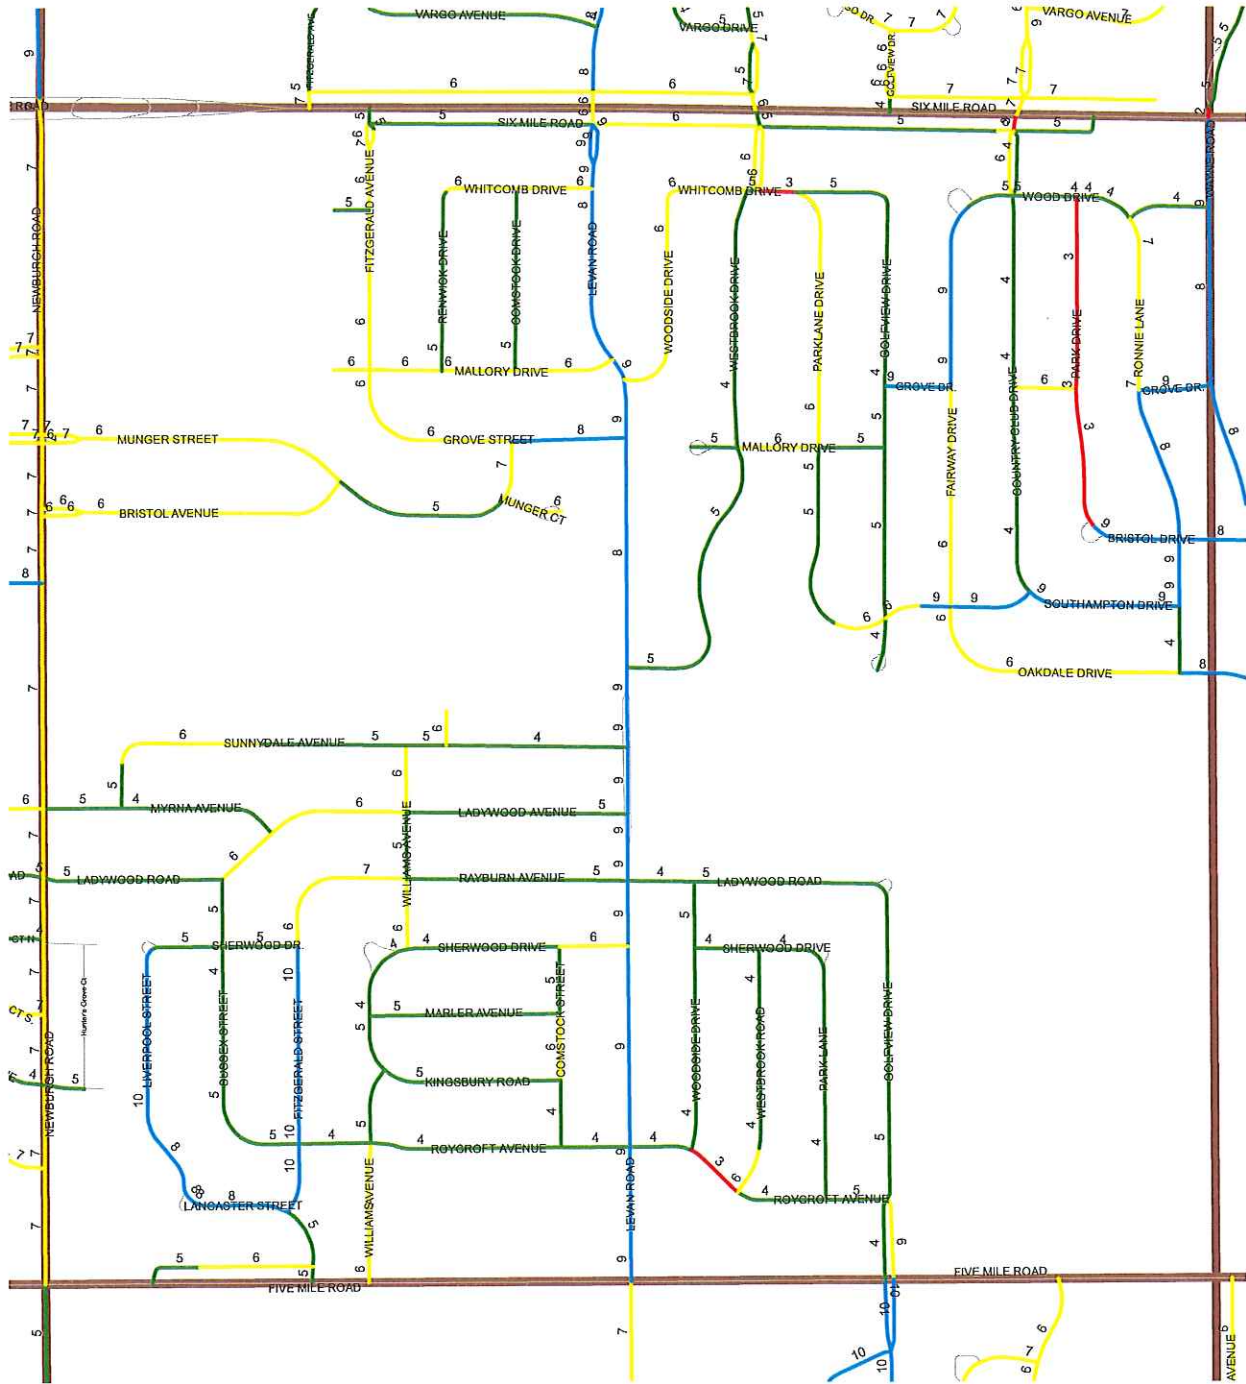

2018 Road PASER Ratings

Section 17

Paser Rating Legend

POOR	FAIR	GOOD	VERY GOOD TO EXCELLENT	
2 (Red)	4 (Green)	6 (Yellow)	8 (Blue)	10 (Dark Blue)
3 (Red)	5 (Green)	7 (Yellow)	9 (Blue)	